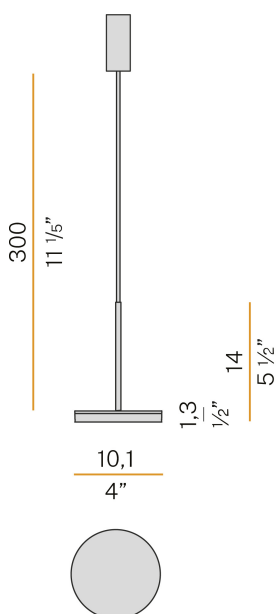

PANZERI

Bella

220-240V AC ON-OFF
L05319.011.0501

 mat brass

Data sheet

CODE	L05319.011.0501
SYSTEM POWER CONSUMPTION	6,5W
EFFICACY	64.67lm/W
LIGHT SOURCE	LED
LIGHT SOURCE LIFETIME	L80 (B10) 70.000h
COLOUR TEMPERATURE	2700K Ra>90
LIGHT DISTRIBUTION	diffused
POWER SUPPLY	220-240V AC
FREQUENCY	50/60Hz
ELECTRICAL CONFIGURATION	ON-OFF
DRIVER	integrated included
NOMINAL LUMINOUS FLUX	460lm
LUMEN OUTPUT	388lm
EFFICIENCY	84.3%
WEIGHT	0,55 Kg
PROTECTION DEGREE	IP40
COLOUR TOLLERANCES	SDCM 3
PACKING DIMENSIONS (CM)	13,0 x 24,0 x 12,0

Suspension lighting fixture for interiors, with indirect light emission.
Die-cast aluminium structure in white, black, bronze, mat brass or titanium polyacrylic paint.
Modelled acrylic diffuser with mat finish.
Pickled sheet metal closing disk in polyacrylic paint.
Suspension kit with rod in brass tube in polyacrylic paint.
3m (118,1") long suspension and power cable in transparent PVC.
Power canopy with pickled sheet metal ceiling bracket and extruded aluminium covering in white, black, bronze, mat brass or titanium polyacrylic paint.

Technical drawing

Polar diagram

PANZERI

Bella

Accessories / structure

YPL05207.015

Ivory pleated fabric lampshade, simple snap installation.